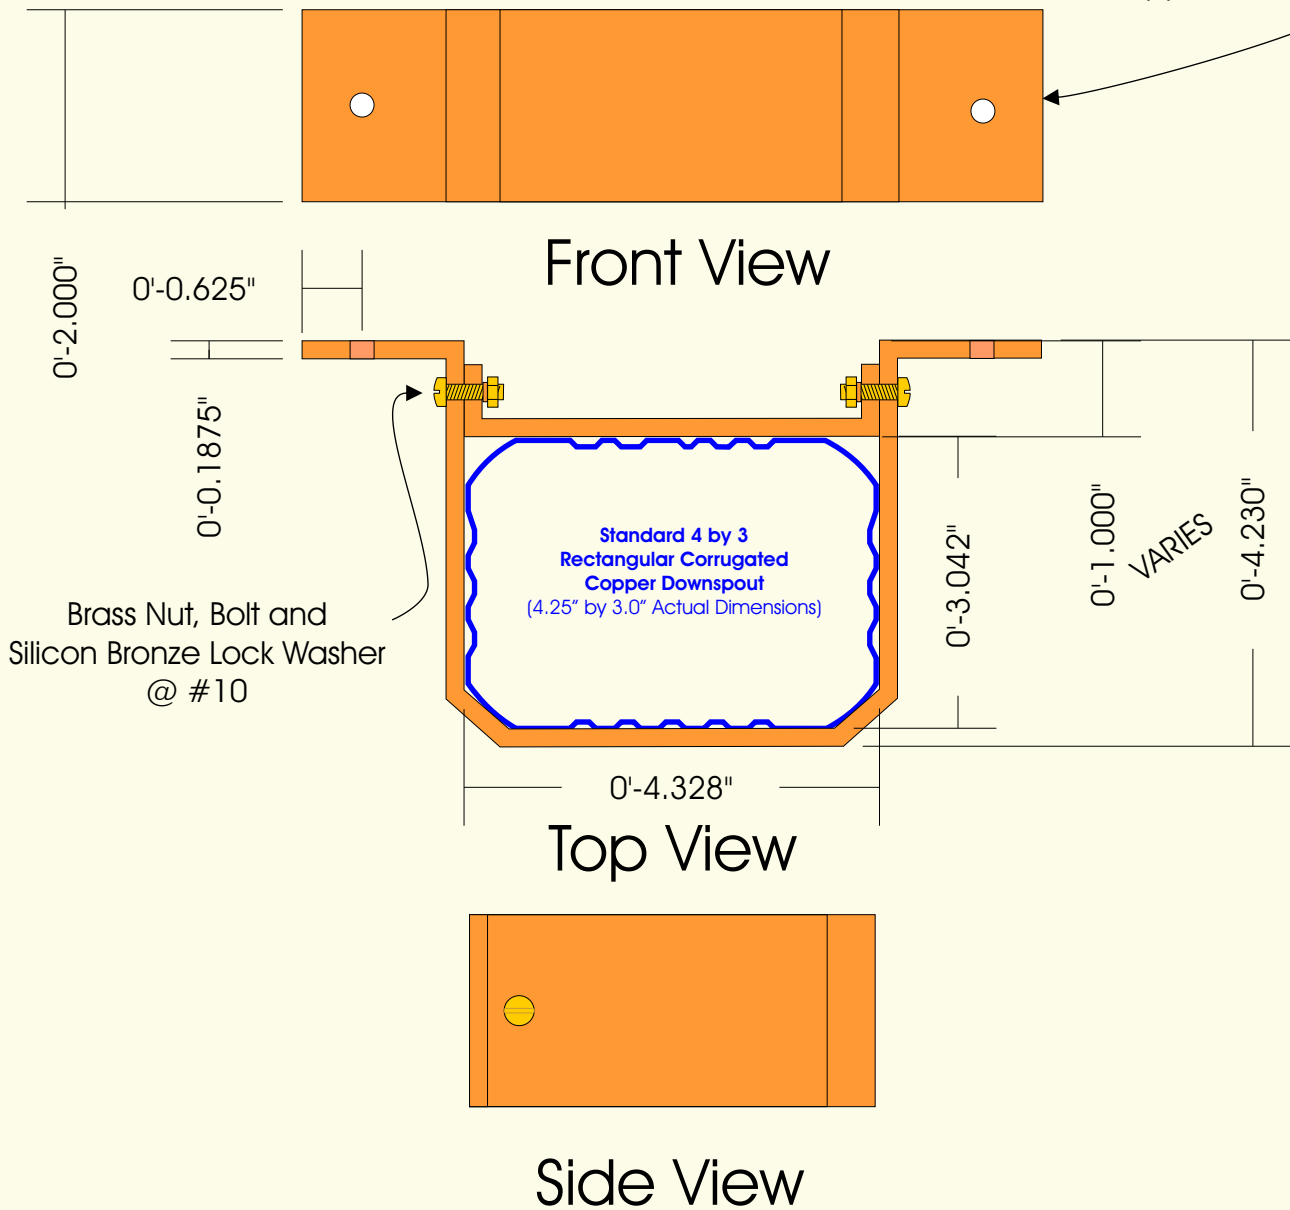

COPPER SHOPPE

OLD WORLD STYLE
COPPER GUTTER AND DOWNSPOUT ACCESSORIES

DSB43-2-316 COPPER DOWNSPOUT BRACKETS (Shown with 1" Stand Off)

2" by 3/16"
Solid Copper Bar Stock

Available in these Solid Copper Bar Stocks:

1-1/2" by 1/8"

1-1/4" by 3/16"

2" by 3/16"

Please Note: Fabrication Dimensions are for reference purposes only.
CopperShoppe may choose to vary some fabrication dimensions to
achieve target dimensions.
Material Dimensions will not be altered.

Design by CopperShoppe.com

Drawn by: Robert Anthony

Date: N/A

Item Number: DSB43-2-316

(@ 1" Stand Off)

Company Job 1